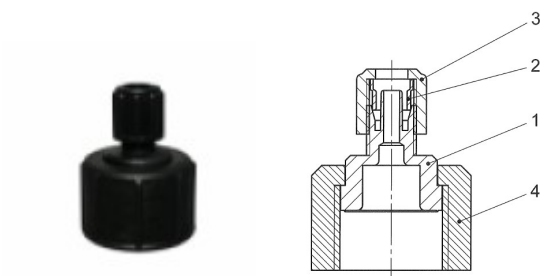

## Part no. / Description

---

**34651**  
**Hose Clamp Connection 4/6 PP-GF**  
with Union Nut G5/8

<b>Mathcode:</b>	<b>ANSCHL.A-PG05/8</b>
<b>Customs Tariff No.:</b>	<b>39174000</b>
<b>Net Weight:</b>	<b>0,012 kg</b>

Item 1 Hose Clamp Connection 4/6 PP-GF  
Item 2 Clamping Ring for Hose 4/6  
Item 3 Union Nut M10x1-Ø6.5 PP black  
Item 4 Union Nut G5/8-d18,6 PP-GF black