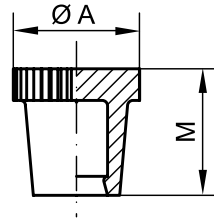

GREASE NIPPLE CAPS

GPN 985

Free test samples:

+49 4442 982-9100

poeppele.com/en/gpn985

Type A