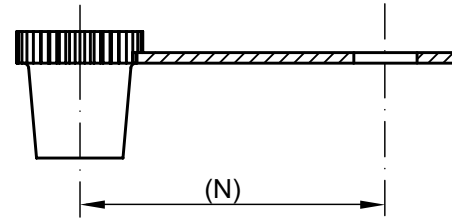

GREASE NIPPLE CAPS

GPN 985

Free test samples:

+49 4442 982-9100

poeppele.com/en/gpn985

Type B

Standard colours: Yellow, Red, Green, Black

Material: PE-LD

Better fit.

Protection for grease nipples in accordance with DIN EN 71412.

Better.

For marking the lubrication point and to protect the tapered head. Easy-to-grip knurled outer wall.

Type A: without tab

Type B: with tab

Type A (without tab)

Dimensions

item	A	M	(N)	Colour	Order no.
GPN 985 / 0100	12	12	0	Yellow	985 0100 0000
GPN 985 / 0101	12	12	0	Red	985 0101 0000
GPN 985 / 0102	12	12	0	Green	985 0102 0000
GPN 985 / 0103	12	12	0	Black	985 0103 0000

Type B (with tab)

Dimensions

item	A	M	(N)	Colour	Order no.
GPN 985 / 0200	12	12	29	Yellow	985 0200 0000
GPN 985 / 0201	12	12	29	Red	985 0201 0000
GPN 985 / 0202	12	12	29	Green	985 0202 0000
GPN 985 / 0203	12	12	29	Black	985 0203 0000

Size in mm

For information regarding fit, materials, colours, drawings and the use of our items, please refer to pages 124/125.

You might also be interested in the following product: **GPN 980**