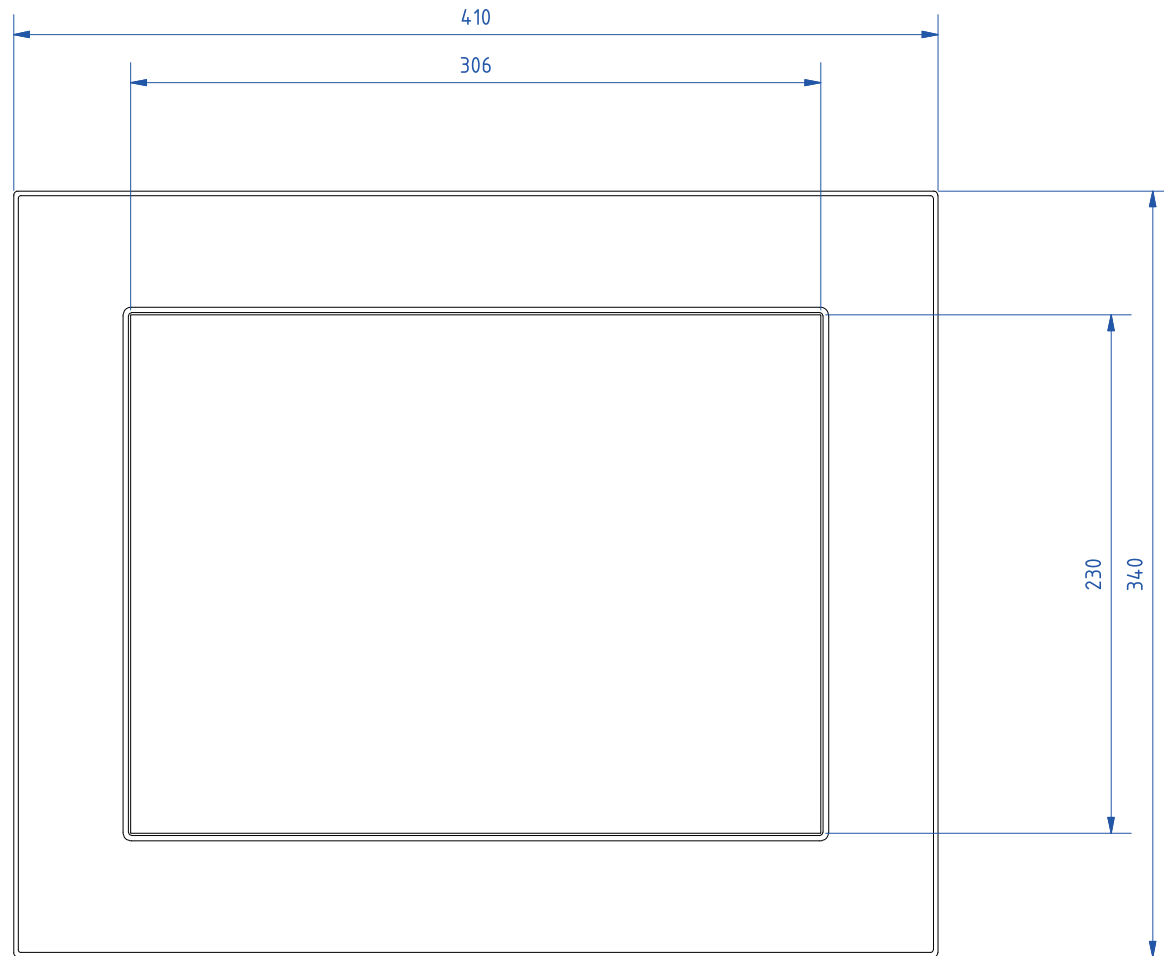

Front Panel: **Panelmount "PMA"** (5 mm aluminium, powder-coated RAL 7035)

"PME" (5 mm stainless steel, brush-finished)

Device: 15" (38,1 cm) 4:3 Panel PC **"WM"** Series

Front Panel: **Panelmount "PMA"** (5 mm aluminium, powder-coated RAL 7035)
"PME" (5 mm stainless steel, brush-finished)
Device: 15" (38,1 cm) 4:3 Panel PC **"WM"** Series