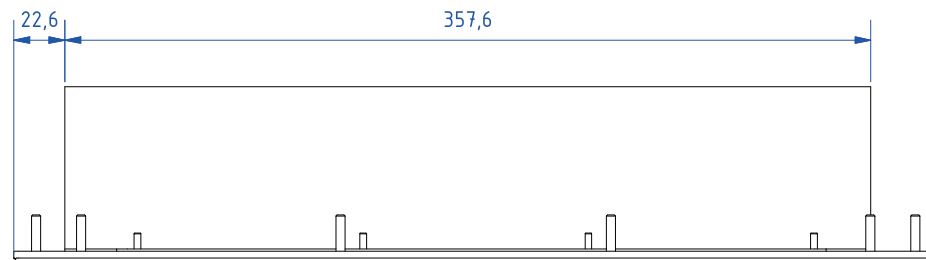

Front Panel: **Panelmount "PMA"** (5 mm aluminium, powder-coated RAL 7035)

"PME" (5 mm stainless steel, brush-finished)

Device: 15" (38,1 cm) 4:3 Panel PC **"WM"** Series

Front Panel: **Panelmount "PMA"** (5 mm aluminium, powder-coated RAL 7035)
"PME" (5 mm stainless steel, brush-finished)
Device: 15" (38,1 cm) 4:3 Panel PC **"WM"** Series