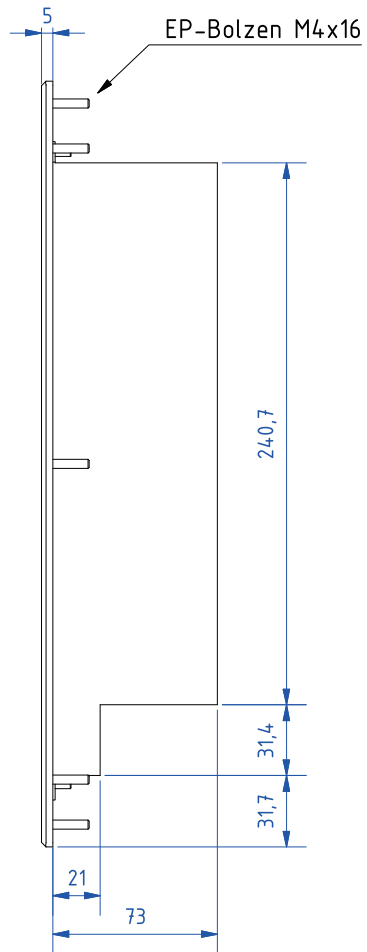

Front Panel: **Panelmount "PMA"** (5 mm aluminium, powder-coated RAL 7035)

"PME" (5 mm stainless steel, brush-finished)

Device: 15" (38,1 cm) 4:3 Panel PC **"WM"** Series

Front Panel: **Panelmount "PMA"** (5 mm aluminium, powder-coated RAL 7035)
"PME" (5 mm stainless steel, brush-finished)
Device: 15" (38,1 cm) 4:3 Panel PC **"WM"** Series